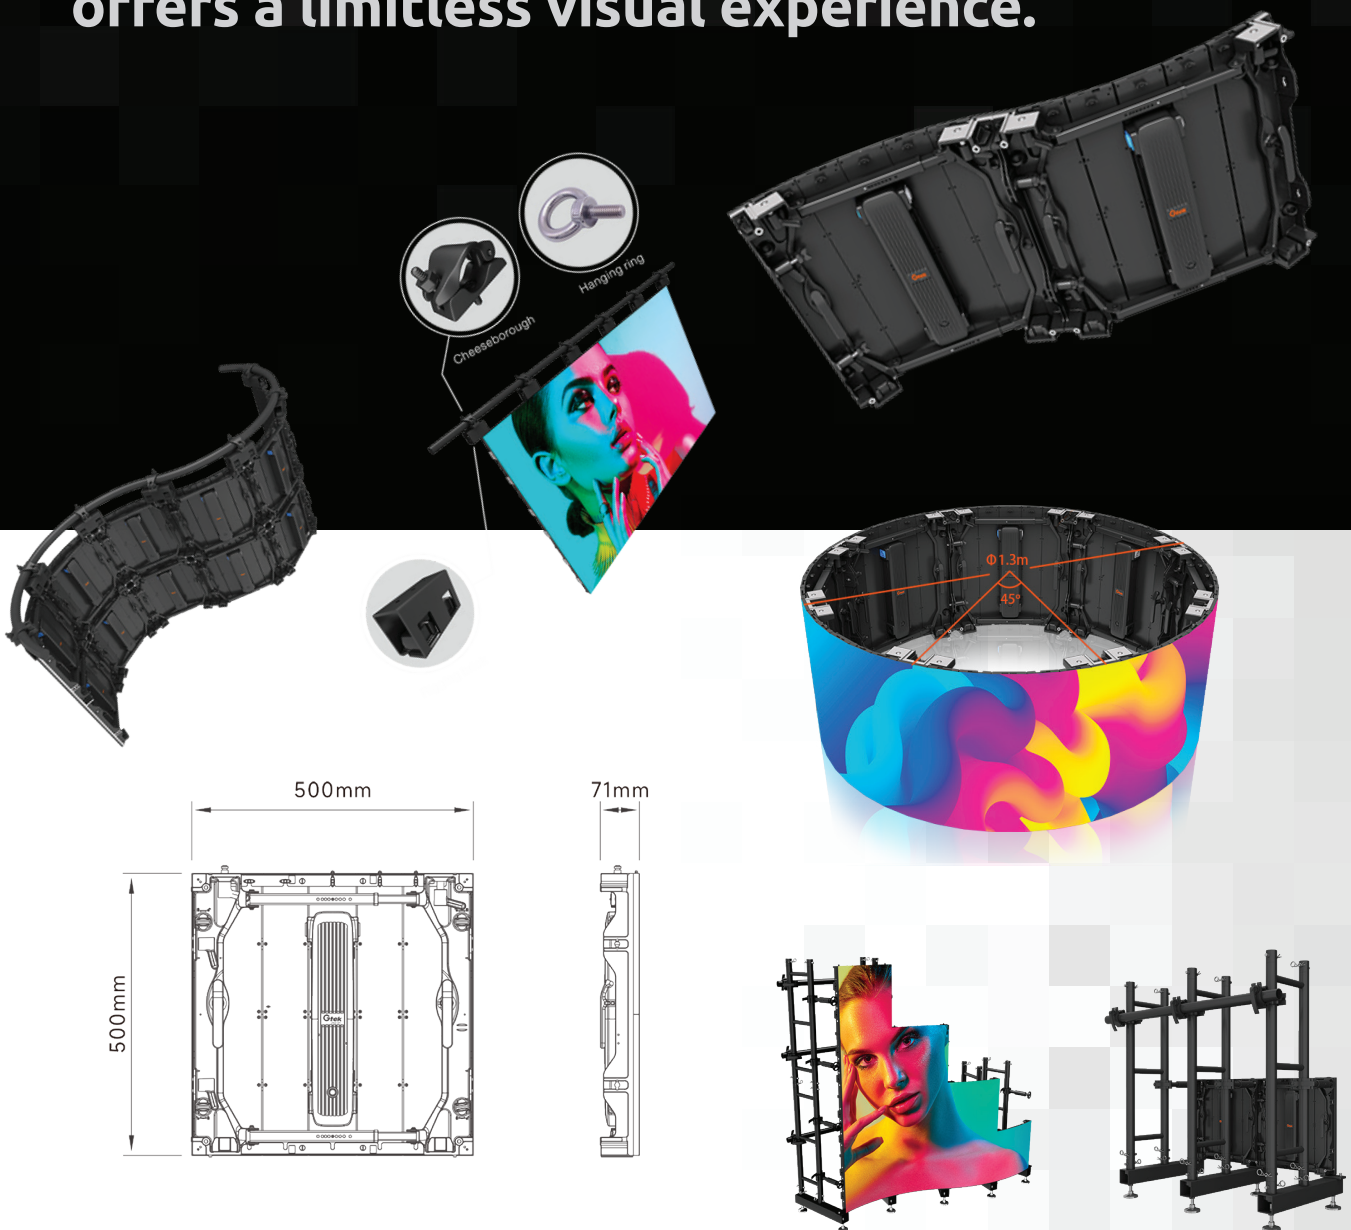

YOUR INTERACTIVE PARTNER

LED WALL **curveled 2.6**

The flexibility of the **curveled 2.6** offers a limitless visual experience.

curveled 2.6 the versatile LED wall for every type of project